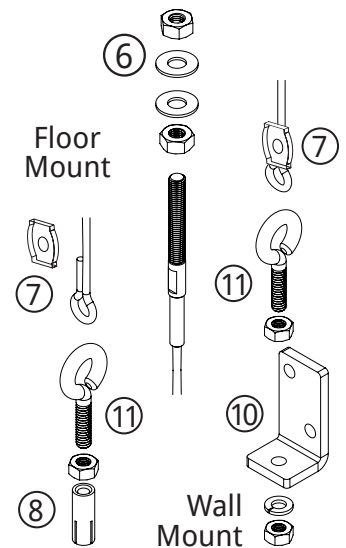

UNIT MEASUREMENTS

- Custom Widths up to 14'
- Custom Heights up to 12'

FABRIC CHOICES

- Screens Fabrics
- Black Out Fabrics
- Clear Vinyl
- Sunbrella Fabrics

MANUAL BOX

Gear

4.5" Extruded Aluminum Box

Hand Brace

UPGRADE *Options*

FRONT VIEW

MANUAL COMPONENTS

1. 7:1 120mm Gear
2. 4.5" Extruded Aluminum Box
3. 70mm Fabric Tube
4. Cradler Idler
5. Bottom Bar
6. Tension Rod with Cable
7. Simplex Fastener
8. Cable Anchor
9. Bottom Bar Eyelet
10. Cable Wall Bracket
11. Eye Bolt

SIDE VIEW

CABLE COMPONENTS

EXPLODED VIEW

1. Top Back Box Piece
2. Box Hood
3. End Cap
4. End Cap
5. 7:1 120mm Gear
6. Cradle Idler

EXPLODED VIEW 70MM TUBE

1. 70mm Fabric Tube
2. Round Pin
3. Square Pin