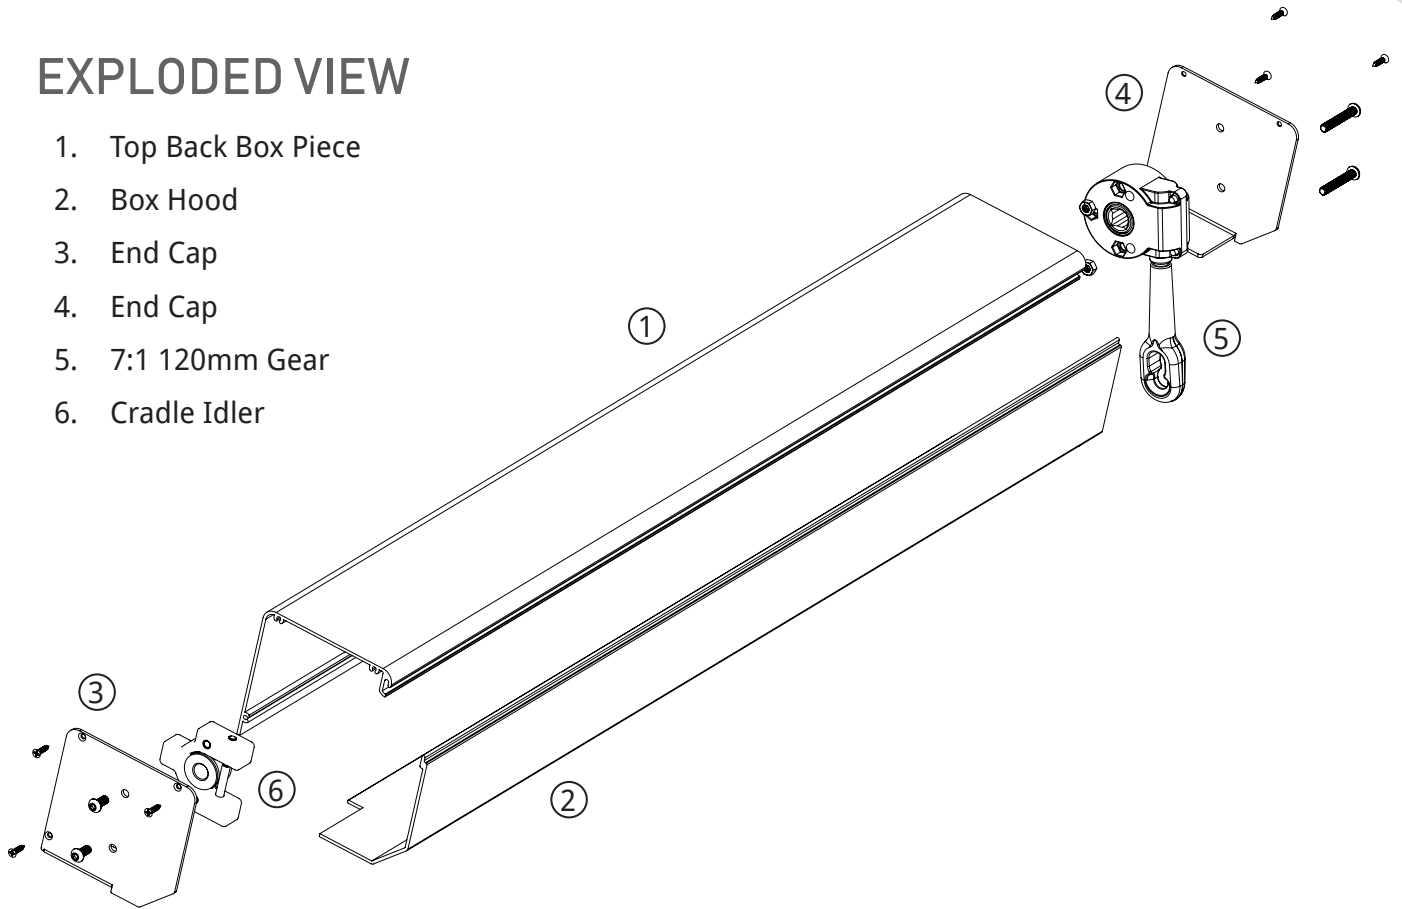

UPGRADE *Options*

FRONT VIEW

MANUAL COMPONENTS

1. 7:1 120mm Gear
2. 4.5" Extruded Aluminum Box
3. 70mm Fabric Tube
4. Cradler Idler
5. Bottom Bar
6. Tension Rod with Cable
7. Simplex Fastener
8. Cable Anchor
9. Bottom Bar Eyelet
10. Cable Wall Bracket
11. Eye Bolt

SIDE VIEW

CABLE COMPONENTS

EXPLODED VIEW

1. Top Back Box Piece
2. Box Hood
3. End Cap
4. End Cap
5. 7:1 120mm Gear
6. Cradle Idler

EXPLODED VIEW 70MM TUBE

1. 70mm Fabric Tube
2. Round Pin
3. Square Pin