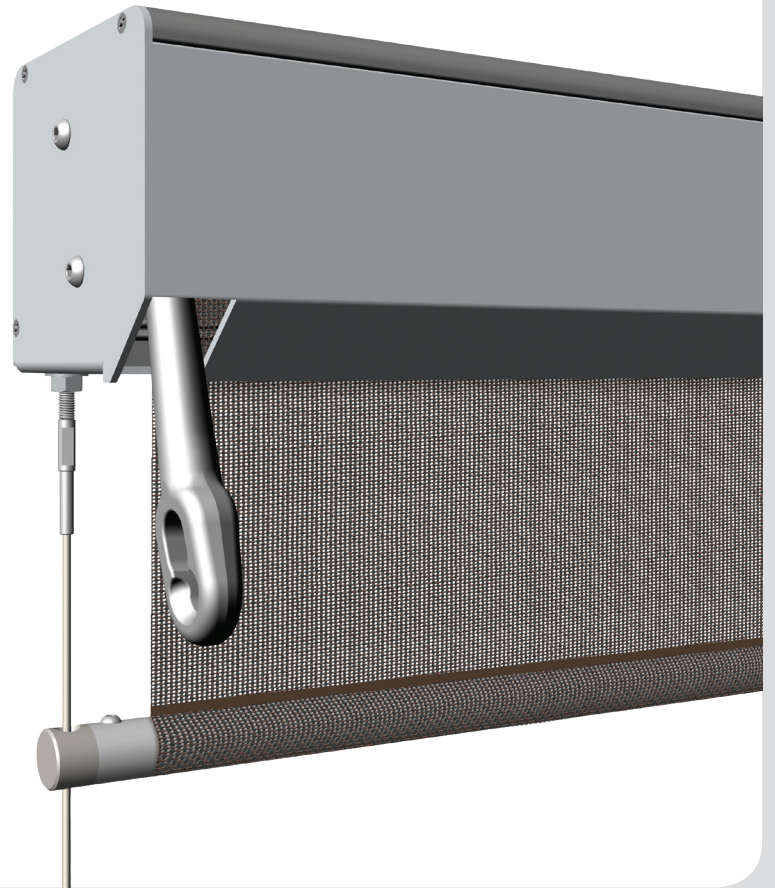

UNIT MEASUREMENTS

- Custom Widths up to 14'
- Custom Heights up to 12'

FABRIC CHOICES

- Screens Fabrics
- Black Out Fabrics
- Clear Vinyl
- Sunbrella Fabrics

MANUAL BOX

Gear

4.5" Extruded Aluminum Box

Hand Brace

48" | 60" | 72" | 84" | 96"

Cable Guided System
Floor or Wall Mount [see page 2](#)

HARDWARE COLORS

WHITE

DESERT SAND

BROWN

BOX COLORS

Motorized

UPGRADE *Options*

FRONT VIEW

MANUAL COMPONENTS

1. 7:1 120mm Gear
2. 4.5" Extruded Aluminum Box
3. 70mm Fabric Tube
4. Cradler Idler
5. Bottom Bar
6. Tension Rod with Cable
7. Simplex Fastener
8. Cable Anchor
9. Bottom Bar Eyelet
10. Cable Wall Bracket
11. Eye Bolt

SIDE VIEW

CABLE COMPONENTS

EXPLODED VIEW

1. Top Back Box Piece
2. Box Hood
3. End Cap
4. End Cap
5. 7:1 120mm Gear
6. Cradle Idler

EXPLODED VIEW 70MM TUBE

1. 70mm Fabric Tube
2. Round Pin
3. Square Pin