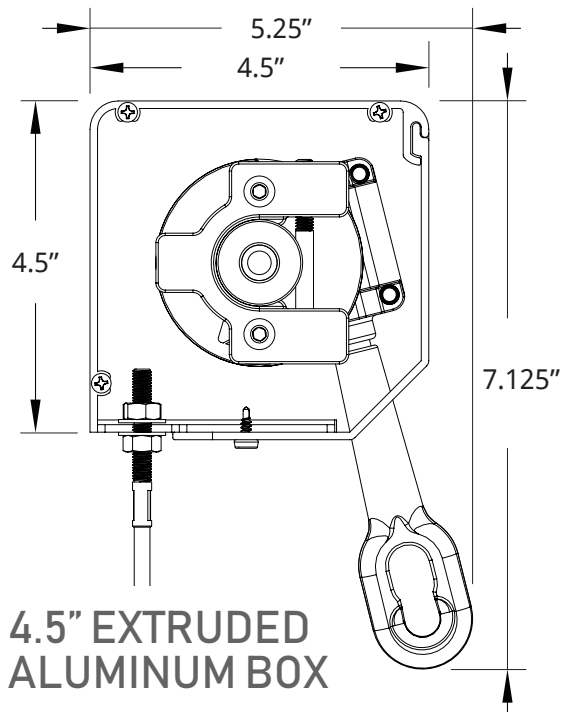

UNIT MEASUREMENTS

- Custom Widths up to 14'
- Custom Heights up to 12'

FABRIC CHOICES

- Screens Fabrics
- Black Out Fabrics
- Clear Vinyl
- Sunbrella Fabrics

MANUAL BOX

Gear

4.5" Extruded Aluminum Box

Hand Brace

UPGRADE *Options*

FRONT VIEW

MANUAL COMPONENTS

1. 7:1 120mm Gear
2. 4.5" Extruded Aluminum Box
3. 70mm Fabric Tube
4. Cradler Idler
5. Bottom Bar
6. Tension Rod with Cable
7. Simplex Fastener
8. Cable Anchor
9. Bottom Bar Eyelet
10. Cable Wall Bracket
11. Eye Bolt

SIDE VIEW

CABLE COMPONENTS

EXPLODED VIEW

1. Top Back Box Piece
2. Box Hood
3. End Cap
4. End Cap
5. 7:1 120mm Gear
6. Cradle Idler

EXPLODED VIEW 70MM TUBE

1. 70mm Fabric Tube
2. Round Pin
3. Square Pin