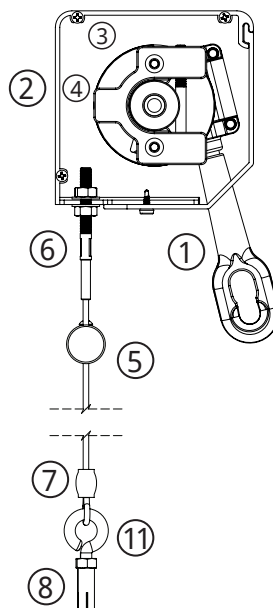

UNIT MEASUREMENTS

- Custom Widths up to 14'
- Custom Heights up to 12'

FABRIC CHOICES

- Screens Fabrics
- Black Out Fabrics
- Clear Vinyl
- Sunbrella Fabrics

MANUAL BOX

Gear

4.5" Extruded Aluminum Box

Hand Brace

UPGRADE *Options*

FRONT VIEW

MANUAL COMPONENTS

1. 7:1 120mm Gear
2. 4.5" Extruded Aluminum Box
3. 70mm Fabric Tube
4. Cradler Idler
5. Bottom Bar
6. Tension Rod with Cable
7. Simplex Fastener
8. Cable Anchor
9. Bottom Bar Eyelet
10. Cable Wall Bracket
11. Eye Bolt

SIDE VIEW

CABLE COMPONENTS

EXPLODED VIEW

1. Top Back Box Piece
2. Box Hood
3. End Cap
4. End Cap
5. 7:1 120mm Gear
6. Cradle Idler

EXPLODED VIEW 70MM TUBE

1. 70mm Fabric Tube
2. Round Pin
3. Square Pin