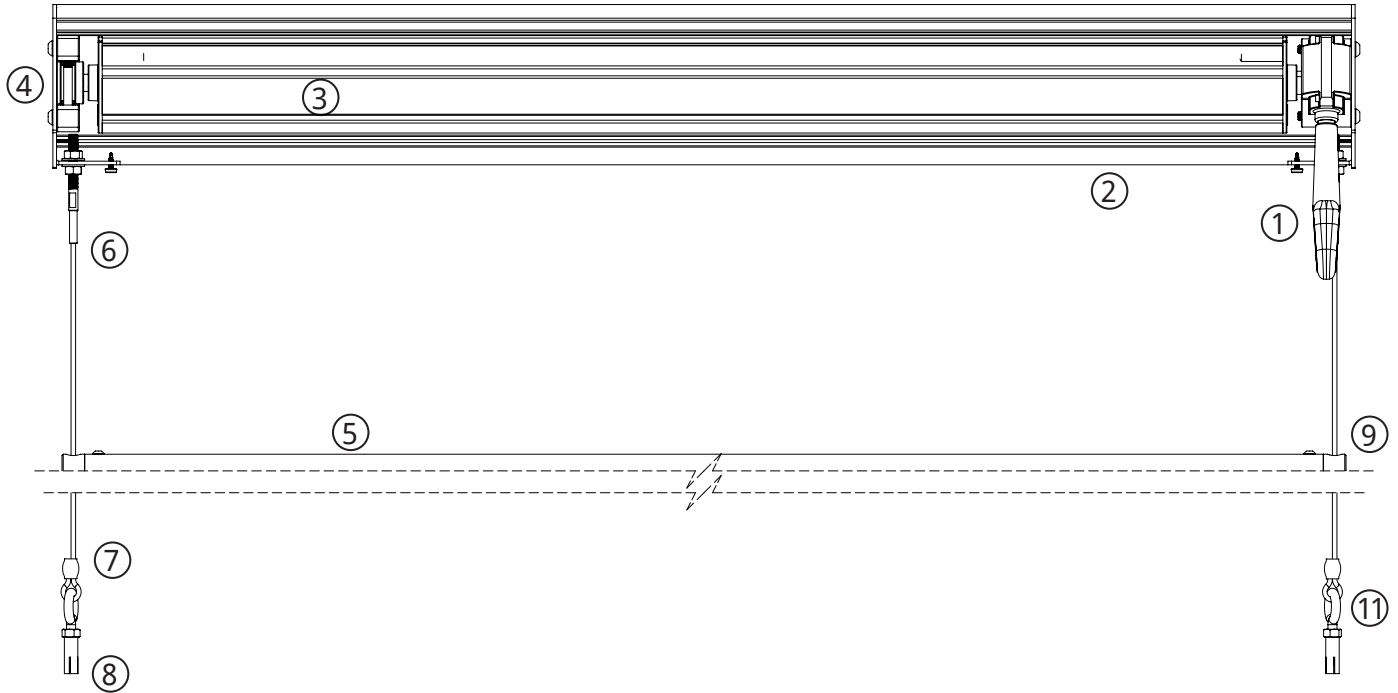

UNIT MEASUREMENTS

- Custom Widths up to 14'
- Custom Heights up to 12'

FABRIC CHOICES

- Screens Fabrics
- Black Out Fabrics
- Clear Vinyl
- Sunbrella Fabrics

MANUAL BOX

Gear

4.5" Extruded Aluminum Box

Hand Brace

48" | 60" | 72" | 84" | 96"

Cable Guided System
Floor or Wall Mount [see page 2](#)

HARDWARE COLORS

WHITE

DESERT SAND

BROWN

BOX COLORS

Motorized

UPGRADE *Options*

FRONT VIEW

MANUAL COMPONENTS

1. 7:1 120mm Gear
2. 4.5" Extruded Aluminum Box
3. 70mm Fabric Tube
4. Cradler Idler
5. Bottom Bar
6. Tension Rod with Cable
7. Simplex Fastener
8. Cable Anchor
9. Bottom Bar Eyelet
10. Cable Wall Bracket
11. Eye Bolt

SIDE VIEW

CABLE COMPONENTS

EXPLODED VIEW

1. Top Back Box Piece
2. Box Hood
3. End Cap
4. End Cap
5. 7:1 120mm Gear
6. Cradle Idler

EXPLODED VIEW 70MM TUBE

1. 70mm Fabric Tube
2. Round Pin
3. Square Pin