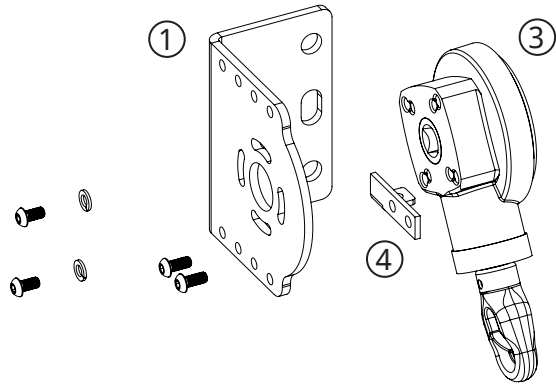

EXPLODED VIEW

1. Heavy Duty Bracket
2. Cradle Idler
3. 5:1 Gear
4. Cable Bracket