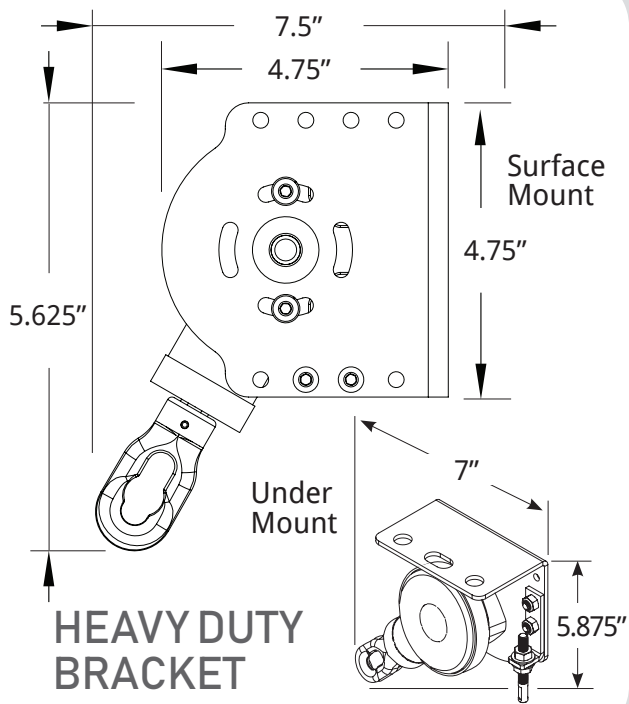

## SIDE VIEW

## CABLE COMPONENTS

## EXPLODED VIEW 80MM TUBE

1. 80mm Fabric Tube
2. Round Pin
3. Square Pin