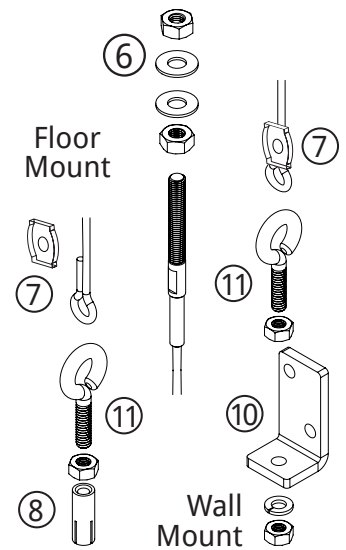

CABLE COMPONENTS