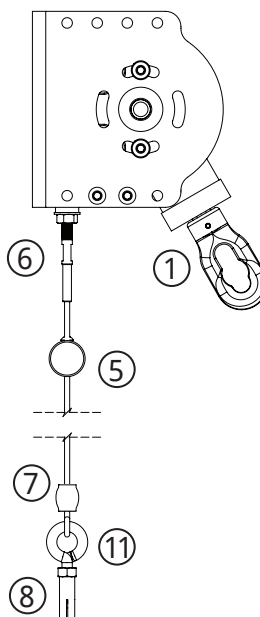

## FRONT VIEW

## MANUAL COMPONENTS

1. 5:1 Gear
2. Heavy Duty Bracket
3. 80mm Fabric Tube
4. Cradle Idler
5. Bottom Bar
6. Tension Rod with Cable
7. Simplex Fastener
8. Cable Anchor
9. Bottom Bar Eyelet
10. Cable Wall Bracket
11. Eye Bolt

## SIDE VIEW

## EXPLODED VIEW 80MM TUBE

1. 80mm Fabric Tube
2. Round Pin
3. Square Pin