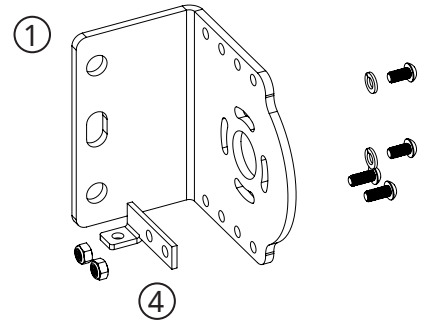

EXPLODED VIEW

1. Heavy Duty Bracket
2. Cradle Idler
3. 5:1 Gear
4. Cable Bracket

MOUNTING Options

EXPLODED VIEW 80MM TUBE

1. 80mm Fabric Tube
2. Round Pin
3. Square Pin