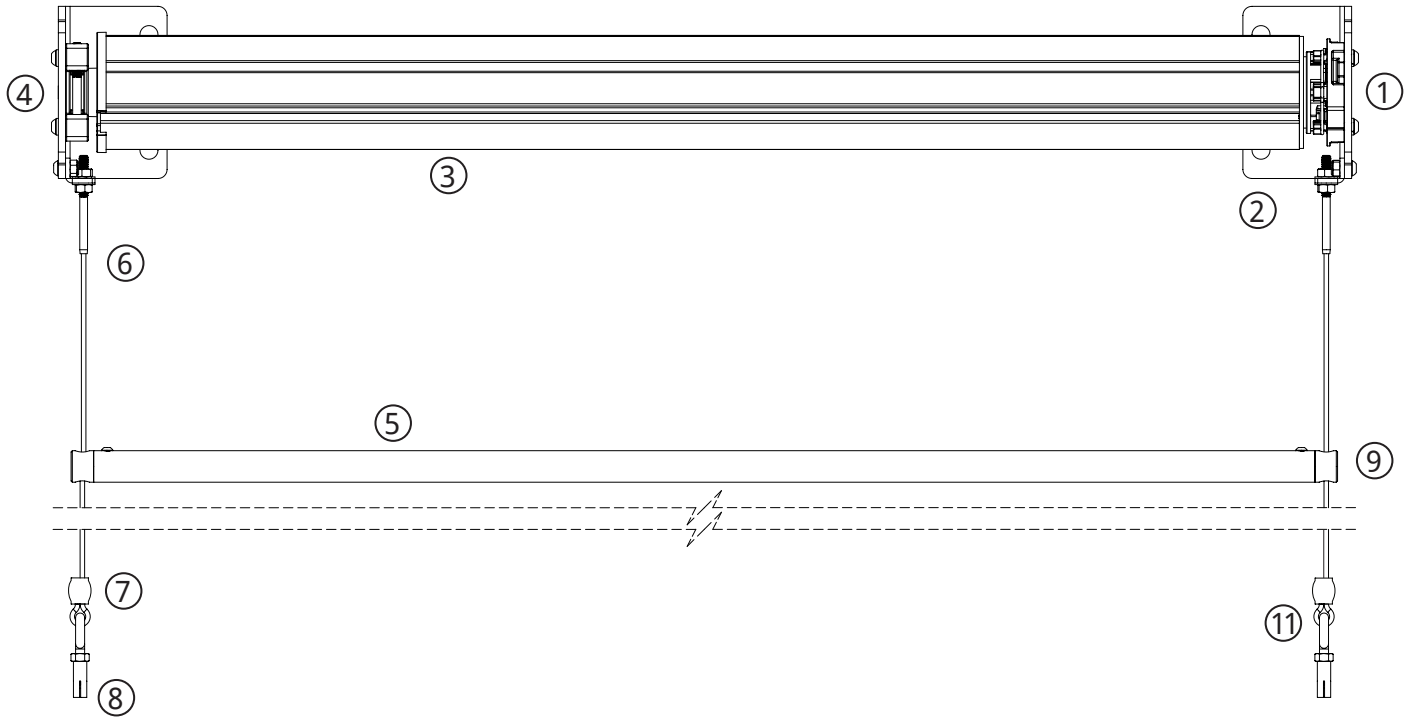

UNIT MEASUREMENTS

- Custom Widths up to 16'
- Custom Heights up to 20'

FABRIC CHOICES

- Screens Fabrics
- Black Out Fabrics
- Clear Vinyl
- Sunbrella Fabrics

MOTORIZED EXPOSED

Motor

Heavy Duty Bracket

Cable Guided System
Floor or Wall Mount *see page 2*

MOTORIZED COMPONENTS

1. Motor Star Bracket
2. Heavy Duty Bracket
3. 80mm Fabric Tube
4. Cradle Idler
5. Bottom Bar
6. Tension Rod with Cable
7. Simplex Fastener
8. Cable Anchor
9. Bottom Bar Eyelet
10. Cable Wall Bracket
11. Eye Bolt

SIDE VIEW

CABLE COMPONENTS

EXPLODED VIEW

1. Heavy Duty Bracket
2. Cradle Idler
3. Star Bracket
4. Cable Bracket

MOUNTING Options

EXPLODED VIEW 80MM TUBE

1. Motor
2. 80mm Fabric Tube
3. Round Pin
4. Crown
5. Drive