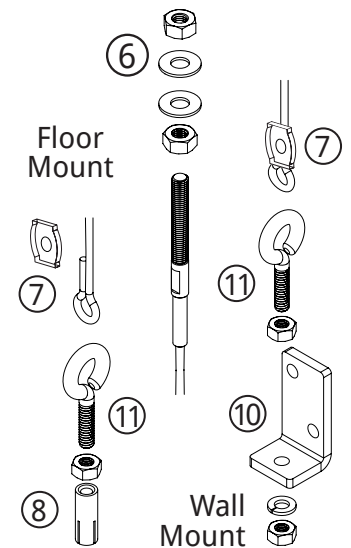

UNIT MEASUREMENTS

- Custom Widths up to 16'
- Custom Heights up to 20'

FABRIC CHOICES

- Screens Fabrics
- Black Out Fabrics
- Clear Vinyl
- Sunbrella Fabrics

MOTORIZED EXPOSED

Motor

Heavy Duty Bracket

Cable Guided System
Floor or Wall Mount *see page 2*

MOTORIZED COMPONENTS

1. Motor Star Bracket
2. Heavy Duty Bracket
3. 80mm Fabric Tube
4. Cradle Idler
5. Bottom Bar
6. Tension Rod with Cable
7. Simplex Fastener
8. Cable Anchor
9. Bottom Bar Eyelet
10. Cable Wall Bracket
11. Eye Bolt

SIDE VIEW

CABLE COMPONENTS

EXPLODED VIEW

1. Heavy Duty Bracket
2. Cradle Idler
3. Star Bracket
4. Cable Bracket

MOUNTING Options

EXPLODED VIEW 80MM TUBE

1. Motor
2. 80mm Fabric Tube
3. Round Pin
4. Crown
5. Drive