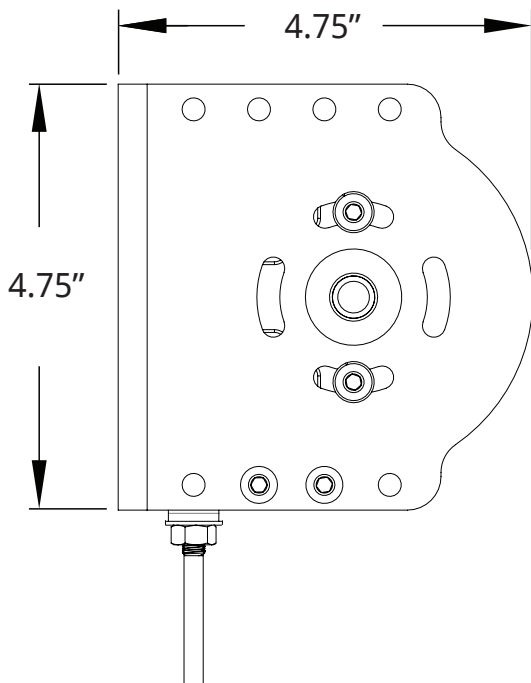

SIDE VIEW

CABLE COMPONENTS

EXPLODED VIEW

1. Heavy Duty Bracket
2. Cradle Idler
3. Star Bracket
4. Cable Bracket

MOUNTING Options

EXPLODED VIEW 80MM TUBE

1. Motor
2. 80mm Fabric Tube
3. Round Pin
4. Crown
5. Drive