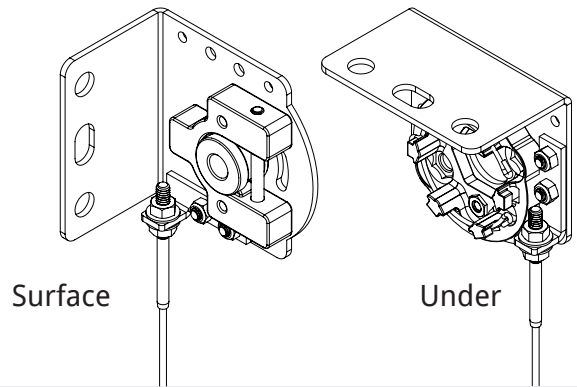

MOTORIZED COMPONENTS

1. Motor Star Bracket
2. Heavy Duty Bracket
3. 80mm Fabric Tube
4. Cradle Idler
5. Bottom Bar
6. Tension Rod with Cable
7. Simplex Fastener
8. Cable Anchor
9. Bottom Bar Eyelet
10. Cable Wall Bracket
11. Eye Bolt

SIDE VIEW

CABLE COMPONENTS

EXPLODED VIEW

1. Heavy Duty Bracket
2. Cradle Idler
3. Star Bracket
4. Cable Bracket

MOUNTING Options

EXPLODED VIEW 80MM TUBE

1. Motor
2. 80mm Fabric Tube
3. Round Pin
4. Crown
5. Drive