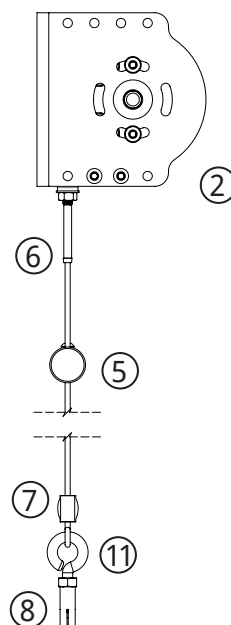

UNIT MEASUREMENTS

- Custom Widths up to 16'
- Custom Heights up to 20'

FABRIC CHOICES

- Screens Fabrics
- Black Out Fabrics
- Clear Vinyl
- Sunbrella Fabrics

MOTORIZED EXPOSED

Motor

Heavy Duty Bracket

Cable Guided System
Floor or Wall Mount *see page 2*

MOTORIZED COMPONENTS

1. Motor Star Bracket
2. Heavy Duty Bracket
3. 80mm Fabric Tube
4. Cradle Idler
5. Bottom Bar
6. Tension Rod with Cable
7. Simplex Fastener
8. Cable Anchor
9. Bottom Bar Eyelet
10. Cable Wall Bracket
11. Eye Bolt

SIDE VIEW

CABLE COMPONENTS

EXPLODED VIEW

1. Heavy Duty Bracket
2. Cradle Idler
3. Star Bracket
4. Cable Bracket

MOUNTING Options

EXPLODED VIEW 80MM TUBE

1. Motor
2. 80mm Fabric Tube
3. Round Pin
4. Crown
5. Drive