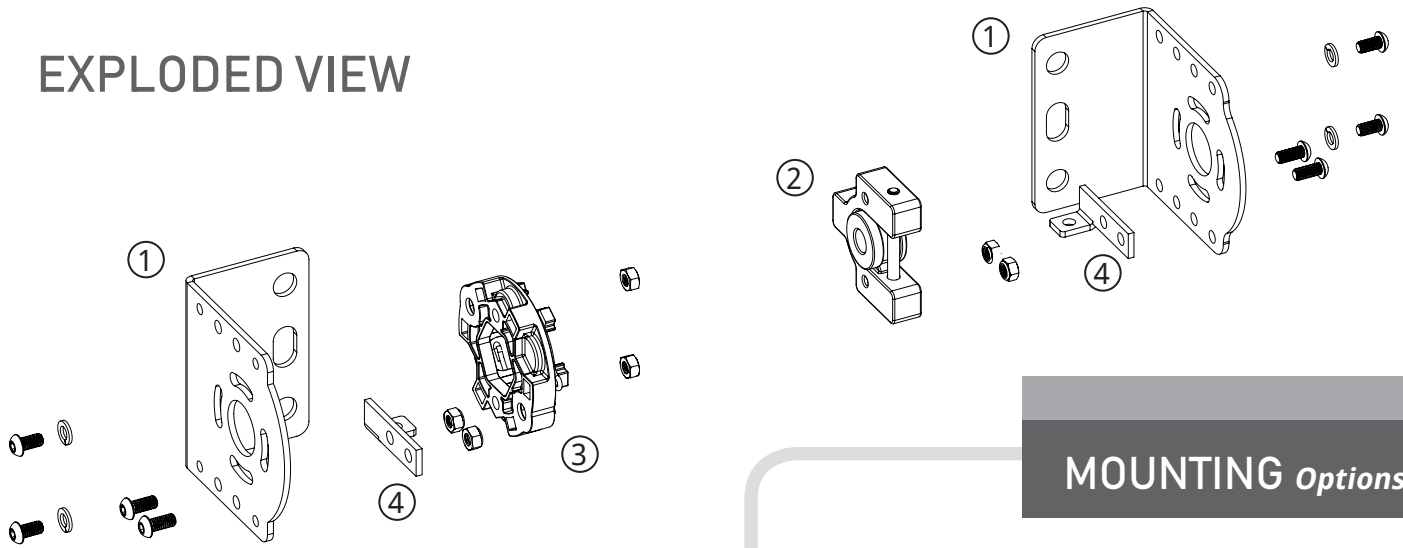

MOTORIZED COMPONENTS

1. Motor Star Bracket
2. Heavy Duty Bracket
3. 80mm Fabric Tube
4. Cradle Idler
5. Bottom Bar
6. Tension Rod with Cable
7. Simplex Fastener
8. Cable Anchor
9. Bottom Bar Eyelet
10. Cable Wall Bracket
11. Eye Bolt

SIDE VIEW

CABLE COMPONENTS

EXPLODED VIEW

1. Heavy Duty Bracket
2. Cradle Idler
3. Star Bracket
4. Cable Bracket

MOUNTING Options

EXPLODED VIEW 80MM TUBE

1. Motor
2. 80mm Fabric Tube
3. Round Pin
4. Crown
5. Drive