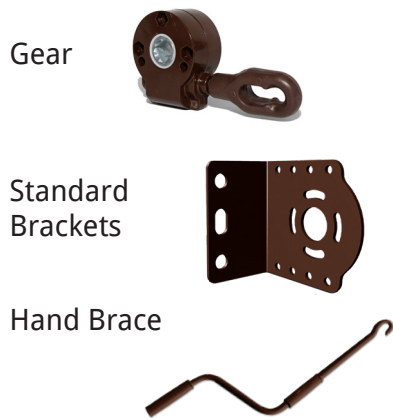

## UNIT MEASUREMENTS

- Custom Widths up to 14'
- Custom Heights up to 12'

## MANUAL EXPOSED

Gear

Standard Brackets

Hand Brace

48" | 60" | 72" | 84" | 96"

Cable Guided System  
Floor or Wall Mount [see page 2](#)

## EXPLODED VIEW 70MM TUBE

1. 70mm Fabric Tube
2. Round Pin
3. Square Pin