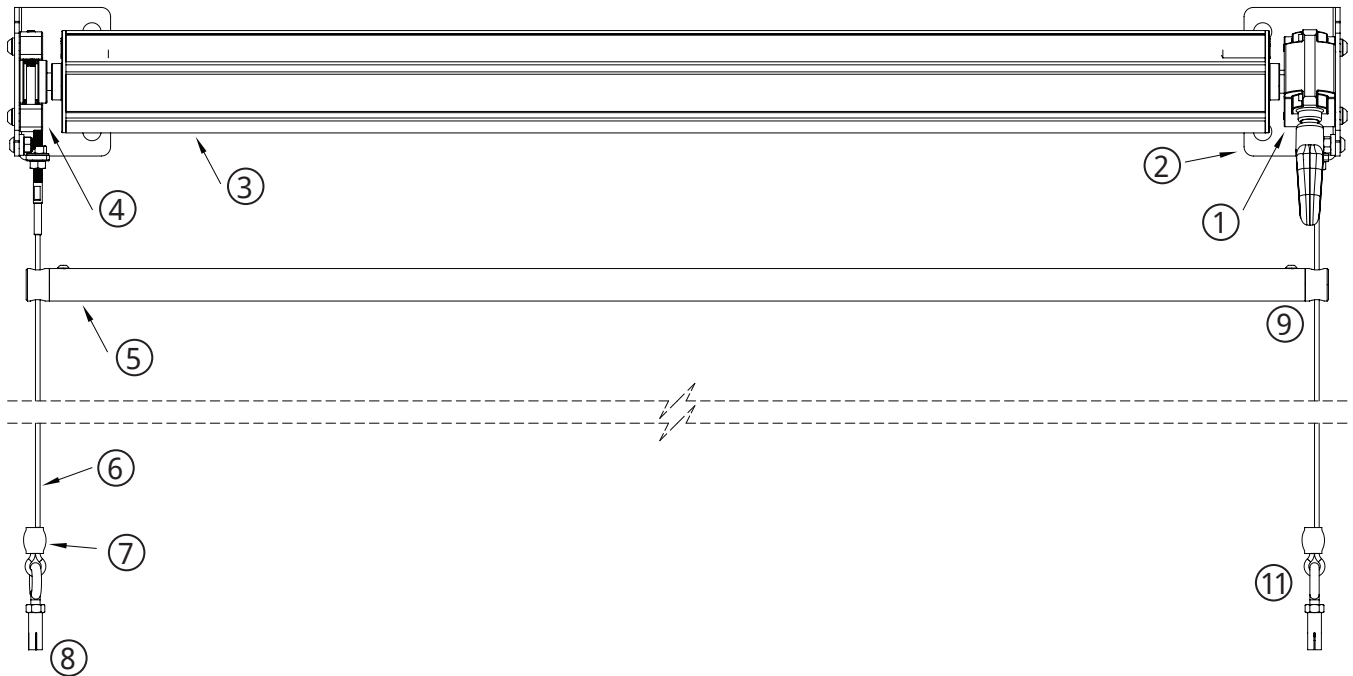

## FRONT VIEW

## MANUAL COMPONENTS

1. 7:1 80mm Gear
2. Standard Bracket
3. 70mm Fabric Tube
4. Cradle Idler
5. Bottom Bar
6. Tension Rod with Cable
7. Simplex Fastener
8. Cable Anchor
9. Bottom Bar Eyelet
10. Cable Wall Bracket
11. Eye Bolt