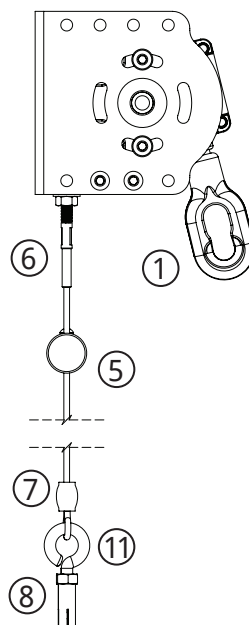

FRONT VIEW

MANUAL COMPONENTS

1. 7:1 80mm Gear
2. Standard Bracket
3. 70mm Fabric Tube
4. Cradle Idler
5. Bottom Bar
6. Tension Rod with Cable
7. Simplex Fastener
8. Cable Anchor
9. Bottom Bar Eyelet
10. Cable Wall Bracket
11. Eye Bolt

SIDE VIEW

CABLE COMPONENTS