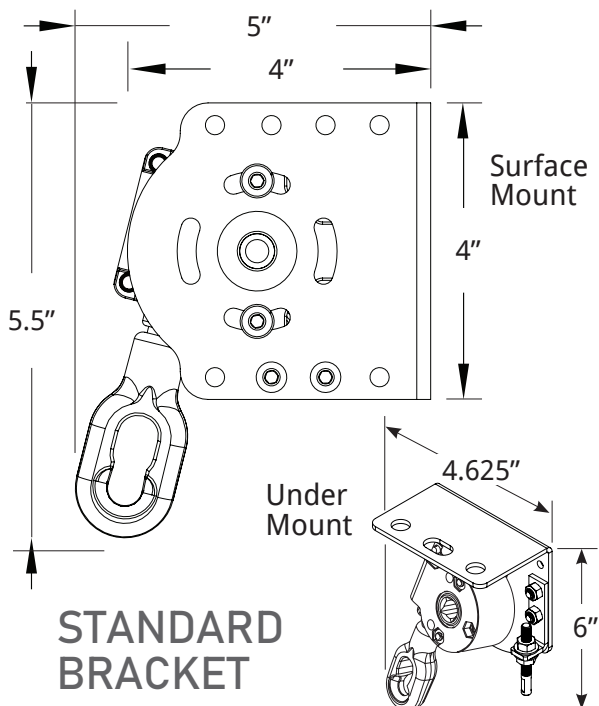

## MANUAL COMPONENTS

1. 7:1 80mm Gear
2. Standard Bracket
3. 70mm Fabric Tube
4. Cradle Idler
5. Bottom Bar
6. Tension Rod with Cable
7. Simplex Fastener
8. Cable Anchor
9. Bottom Bar Eyelet
10. Cable Wall Bracket
11. Eye Bolt

## SIDE VIEW

## CABLE COMPONENTS

## EXPLODED VIEW 70MM TUBE

1. 70mm Fabric Tube
2. Round Pin
3. Square Pin