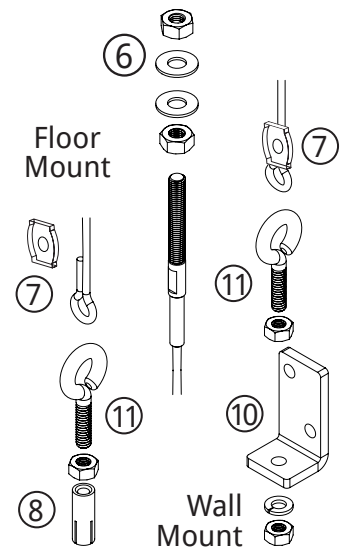

CABLE COMPONENTS