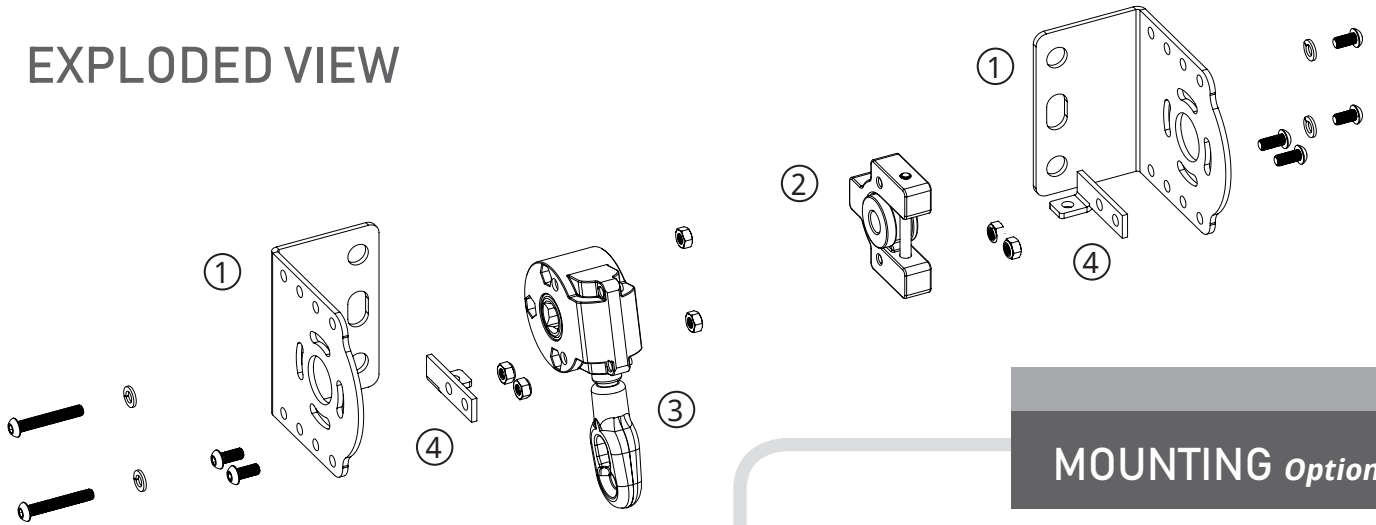

EXPLODED VIEW