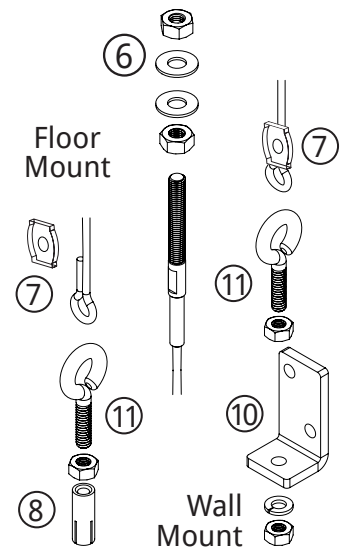

CABLE COMPONENTS