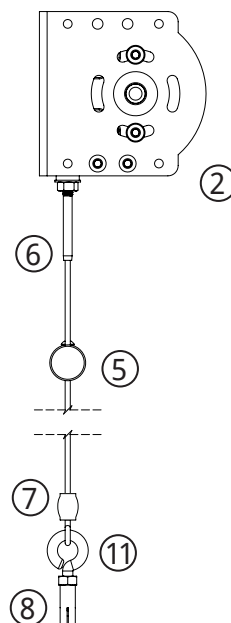

FRONT VIEW

MOTORIZED COMPONENTS

1. Motor Star Bracket
2. Standard Bracket
3. 70mm Fabric Tube
4. Cradle Idler
5. Bottom Bar
6. Tension Rod with Cable
7. Simplex Fastener
8. Cable Anchor
9. Bottom Bar Eyelet
10. Cable Wall Bracket
11. Eye Bolt

SIDE VIEW

CABLE COMPONENTS