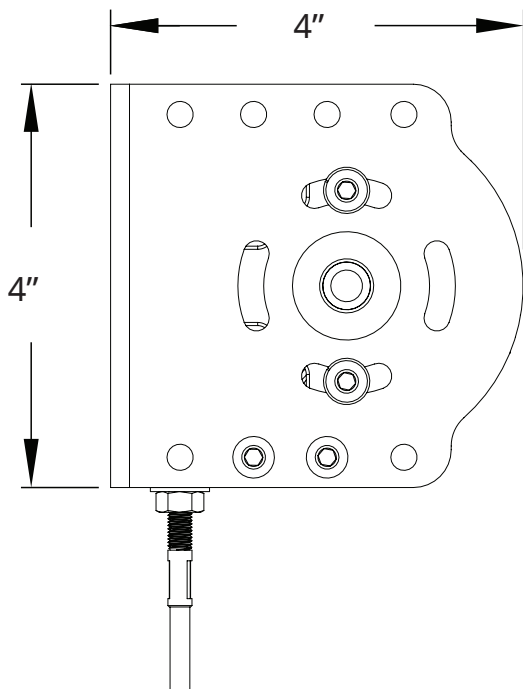

## SIDE VIEW

## CABLE COMPONENTS

## EXPLODED VIEW 70MM TUBE

1. Motor
2. 70mm Fabric Tube
3. Round Pin
4. Crown
5. Drive