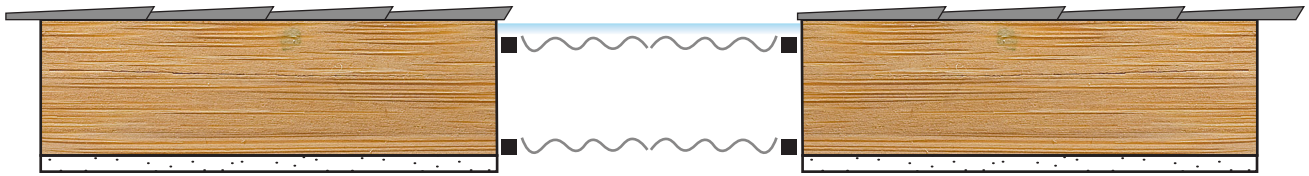

# TYPE G

**LEGEND**

SHIMS	
GLASS	
SHADE	
CEILING	
ROOFING	