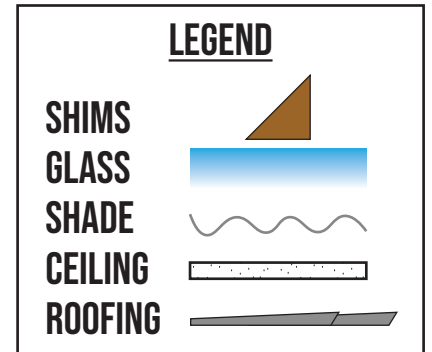

76 MERRIMACK STREET, SUITE 16 | HAVERHILL, MA 01830

P. 978.470.8082 | TOLL FREE 886.230.4700 | F. 978.475.6496 | NORTHSOLARSCREEN.COM