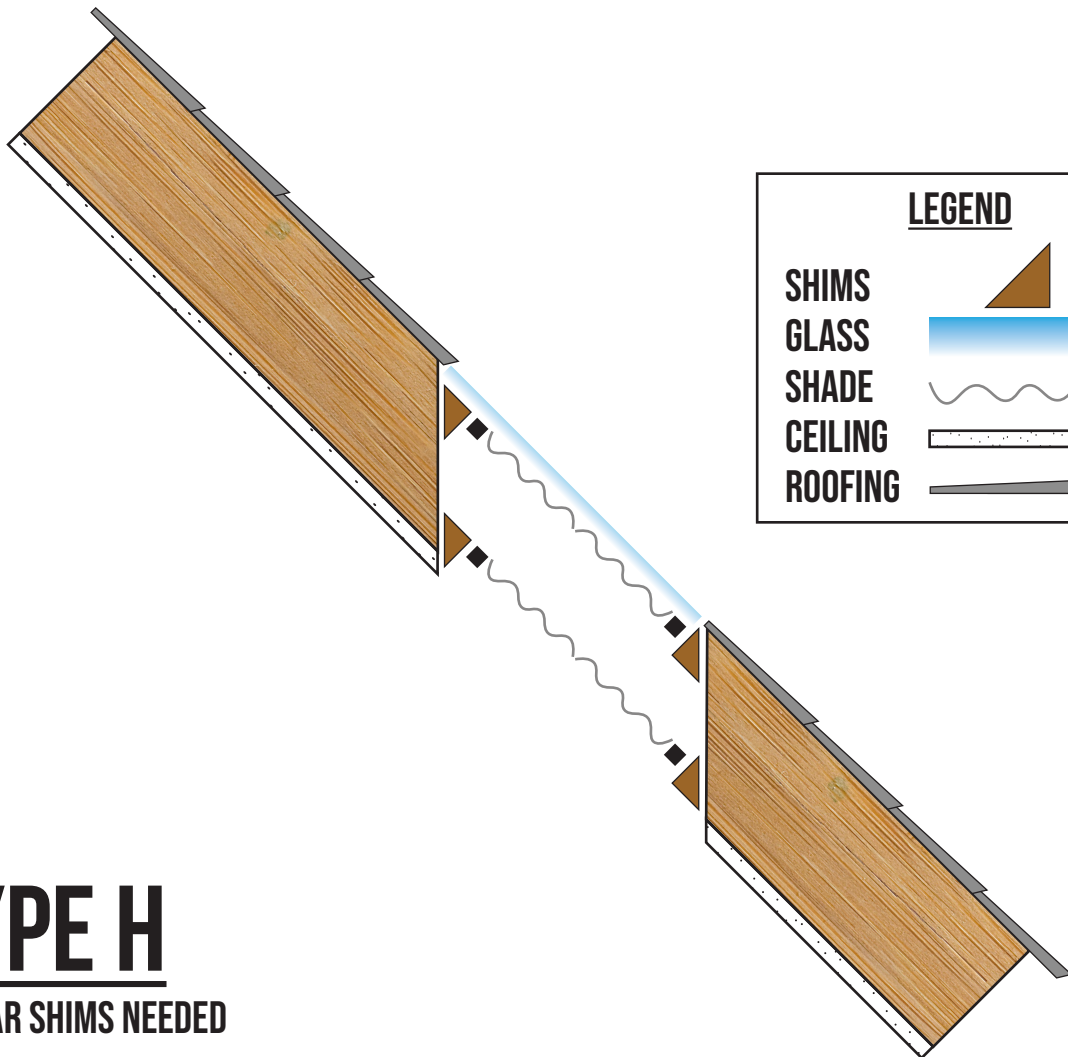

# TYPE G

**LEGEND**

SHIMS	
GLASS	
SHADE	
CEILING	
ROOFING	