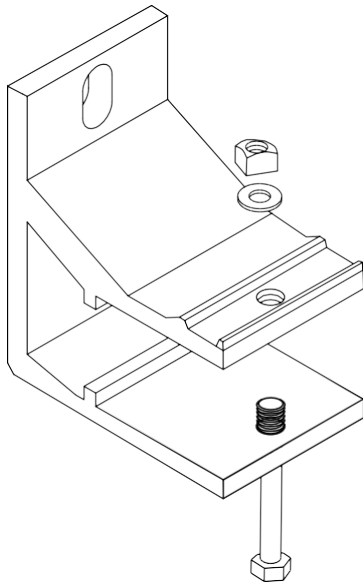

EXPLODED VIEW

MOTORIZED COMPONENTS

- | | | |
|-----------------------|--------------------------|-----------------------|
| 1. Wall Bracket | 8. Front Bar Cap | 15. Cassette Lock Cap |
| 2. Fabric Cassette | 9. Fabric Lock | 16. Cassette Cap |
| 3. Round Pin | 10. Front Bar | 17. Motor |
| 4. Side Lock Cap | 11. Front Bar Guide | |
| 5. Idler Bushing | 12. Hand Brace | |
| 6. Square Bar | 13. Fabric Tube | |
| 7. Lighted Awning Arm | 14. I-Style Tube Bracket | |

MOUNTING OPTIONS

8" VALANCE

STRAIGHT W/ BRAID

STRAIGHT W/ HEM

NOTCHED

SCALLOPED

STYLE *Options*

WALL MOUNT BRACKET