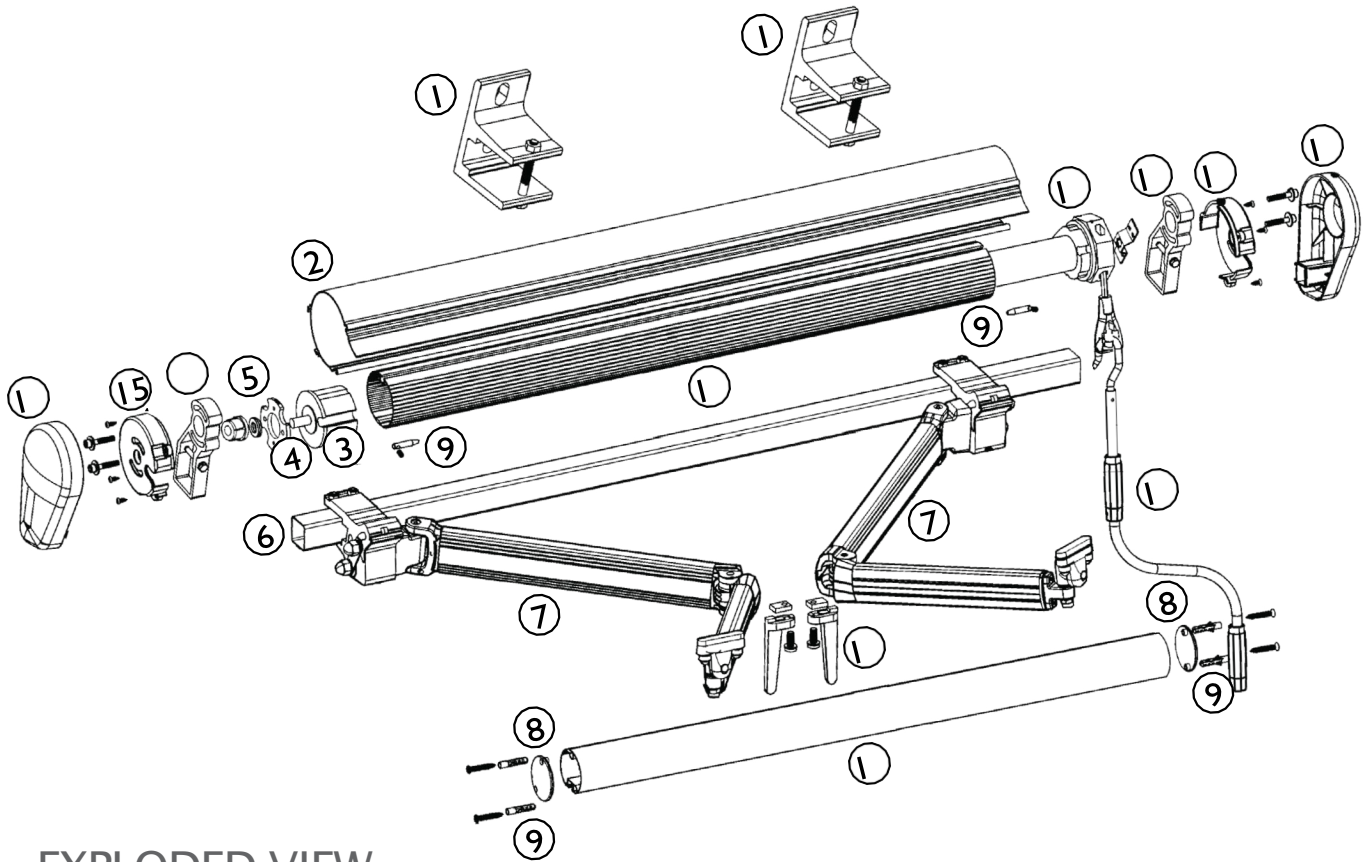

EXPLODED VIEW

MOTORIZED COMPONENTS

- | | | |
|-----------------------|--------------------------|-----------------------|
| 1. Wall Bracket | 8. Front Bar Cap | 15. Cassette Lock Cap |
| 2. Fabric Cassette | 9. Fabric Lock | 16. Cassette Cap |
| 3. Round Pin | 10. Front Bar | 17. Motor |
| 4. Side Lock Cap | 11. Front Bar Guide | |
| 5. Idler Bushing | 12. Hand Brace | |
| 6. Square Bar | 13. Fabric Tube | |
| 7. Lighted Awning Arm | 14. I-Style Tube Bracket | |

MOUNTING OPTIONS

8" VALANCE

STRAIGHT W/ BRAID

STRAIGHT W/ HEM

NOTCHED

SCALLOPED

STYLE *Options*

WALL MOUNT BRACKET