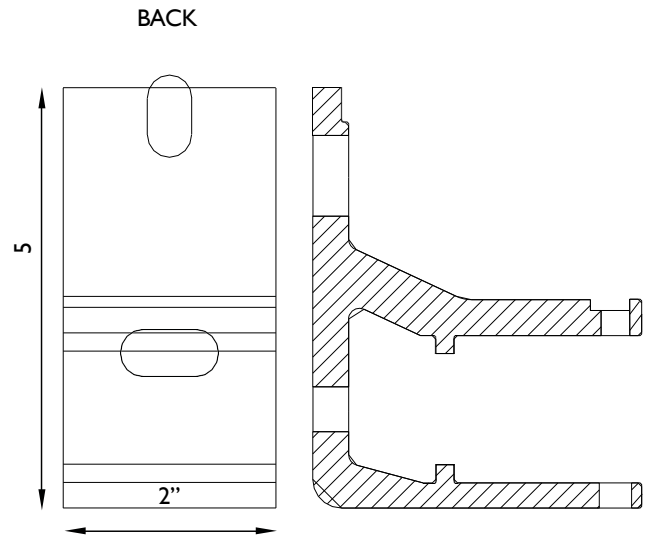

MOUNTING OPTIONS

8" VALANCE

STRAIGHT W/ BRAID

STRAIGHT W/ HEM

NOTCHED

SCALLOPED

STYLE *Options*

WALL MOUNT BRACKET