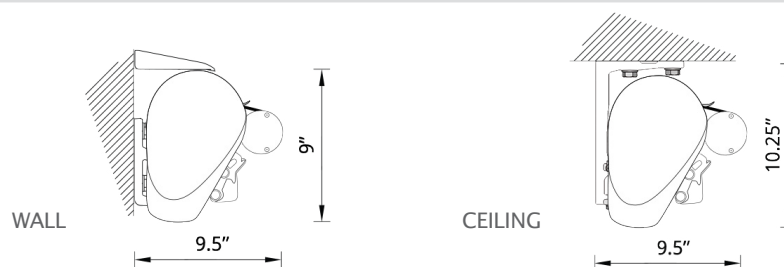

MOUNTING OPTIONS